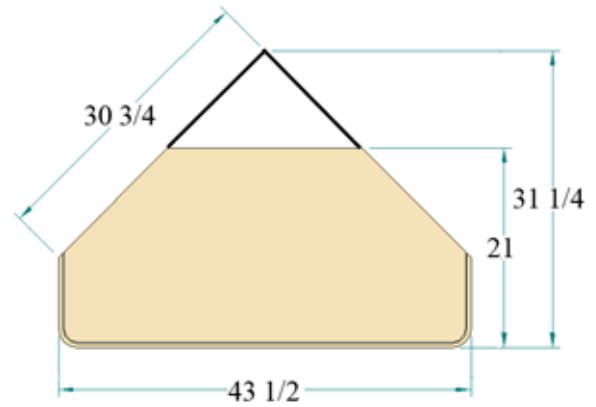

### Corner Unit

**63-69** Corner entertainment unit

42 1/2W x 21D x 27 5/8H

- 2 doors with 1 adj. shelf - each side
- 1 adj. centre shelf
- 1 drawer